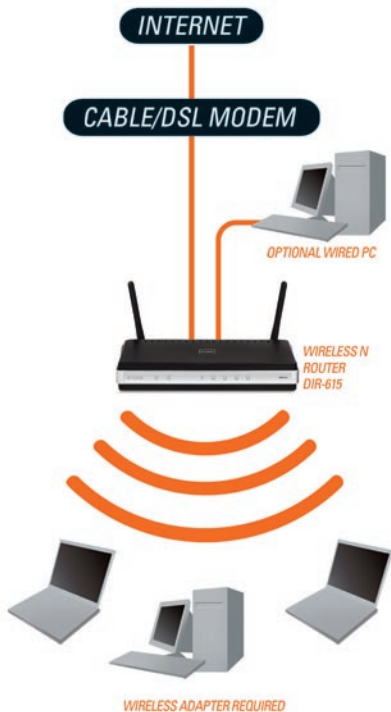

WHAT THIS PRODUCT DOES

Create a wireless network to share high-speed Internet access with computers, game consoles, and media players from greater distances around your home.

BENEFITS OF A WIRELESS N ROUTER

This Wireless N Router uses draft 802.11n technology with multiple intelligent antennas to maximize the speed and range of your wireless signal to significantly outperform 802.11g MIMO devices¹. The antennas on the Wireless N Router make use of your home's environment by bouncing multiple wireless signals off walls and ceilings to work around obstructions and help eliminate dead spots.

YOUR NETWORK SETUP

TECHNICAL SPECIFICATIONS

STANDARDS

- + IEEE 802.11n (draft 2.0)
- + IEEE 802.11g
- + IEEE 802.3
- + IEEE 802.3u

DEVICE INTERFACE

- + 4 10/100 LAN Ports
- + 1 10/100 WAN Port

ANTENNA TYPE

- + 2 External Reverse SMA Antennas

SECURITY

- + Wi-Fi® Protected Access (WPA™, WPA2™)

ADVANCED FIREWALL FEATURES

- + Network Address Translation (NAT)
- + Stateful Packet Inspection (SPI)
- + VPN Pass-through / Multi-sessions PPTP / L2TP / IPSec

DEVICE MANAGEMENT

- + Internet Explorer® v6 or Later; Mozilla Firefox® v1.5 or Later; or other Java-enabled Browsers

RECOMMENDED SYSTEM REQUIREMENTS

1. For Optimal Wireless Performance:
2. + Use with Wireless N Adapter (DWA-130)

MINIMUM SYSTEM REQUIREMENTS

1. Computer with:
2. + Windows Vista®⁴, Windows® XP SP2, or Windows® 2000 SP4, or Mac OS® X (v10.4)⁵
   - + Internet Explorer v6 or Mozilla Firefox v1.5
   - + CD-ROM Drive
   - + Network Interface Card
3. For Internet Access:
4. + Cable or DSL Modem
   - + Subscription with an Internet Service Provider (ISP)

PACKAGE CONTENTS

- + Wireless N Router
- + 2 Detachable Antennas
- + CAT5 Ethernet Cable
- + Power Adapter
- + CD-ROM⁶ with
  - Installation Wizard
  - Product Documentation

¹ Maximum wireless signal rate derived from IEEE Standard 802.11g and draft 802.11n specifications. Actual data throughput will vary. Network conditions and environmental factors, including volume of network traffic, building materials and construction, and network overhead, lower actual data throughput rate. Environmental factors will adversely affect wireless signal range. Wireless range and speed rates are D-Link RELATIVE performance measurements based on the wireless range and speed rates of a standard 802.11g MIMO product from D-Link.

³ 1-Year Limited Warranty available only in the USA and Canada.