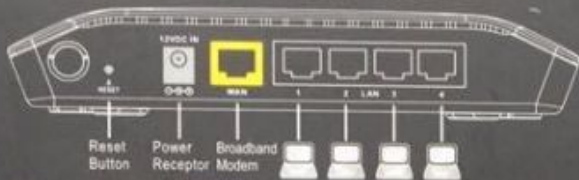

D-Link® Model: DIR-610

Default router settings: IP:192.168.0.1

User name: "Admin"

Password: " (leave the field blank)

Resolução 506

"Esse equipamento opera em caráter secundário, isto é, não tem direito à proteção contra interferência prejudicial, mesmo de estações do mesmo tipo, e não pode causar interferência a sistemas operando em caráter primário."

FCC ID KAZIR600MC1
Model DIR-610MC1

Polarity:
⊖ ⊕ ⊕
Input:
12V=0.5A

Made in China

P/N: ZIR610ZNA...B1G

S/N: QX3J1E3502825

MAC ID: 7062B8867927

WPS PIN: 74130870

H/W Ver.: B1 F/W Ver.: 2.03

3442-13-1931

(01)0789859400 017 8